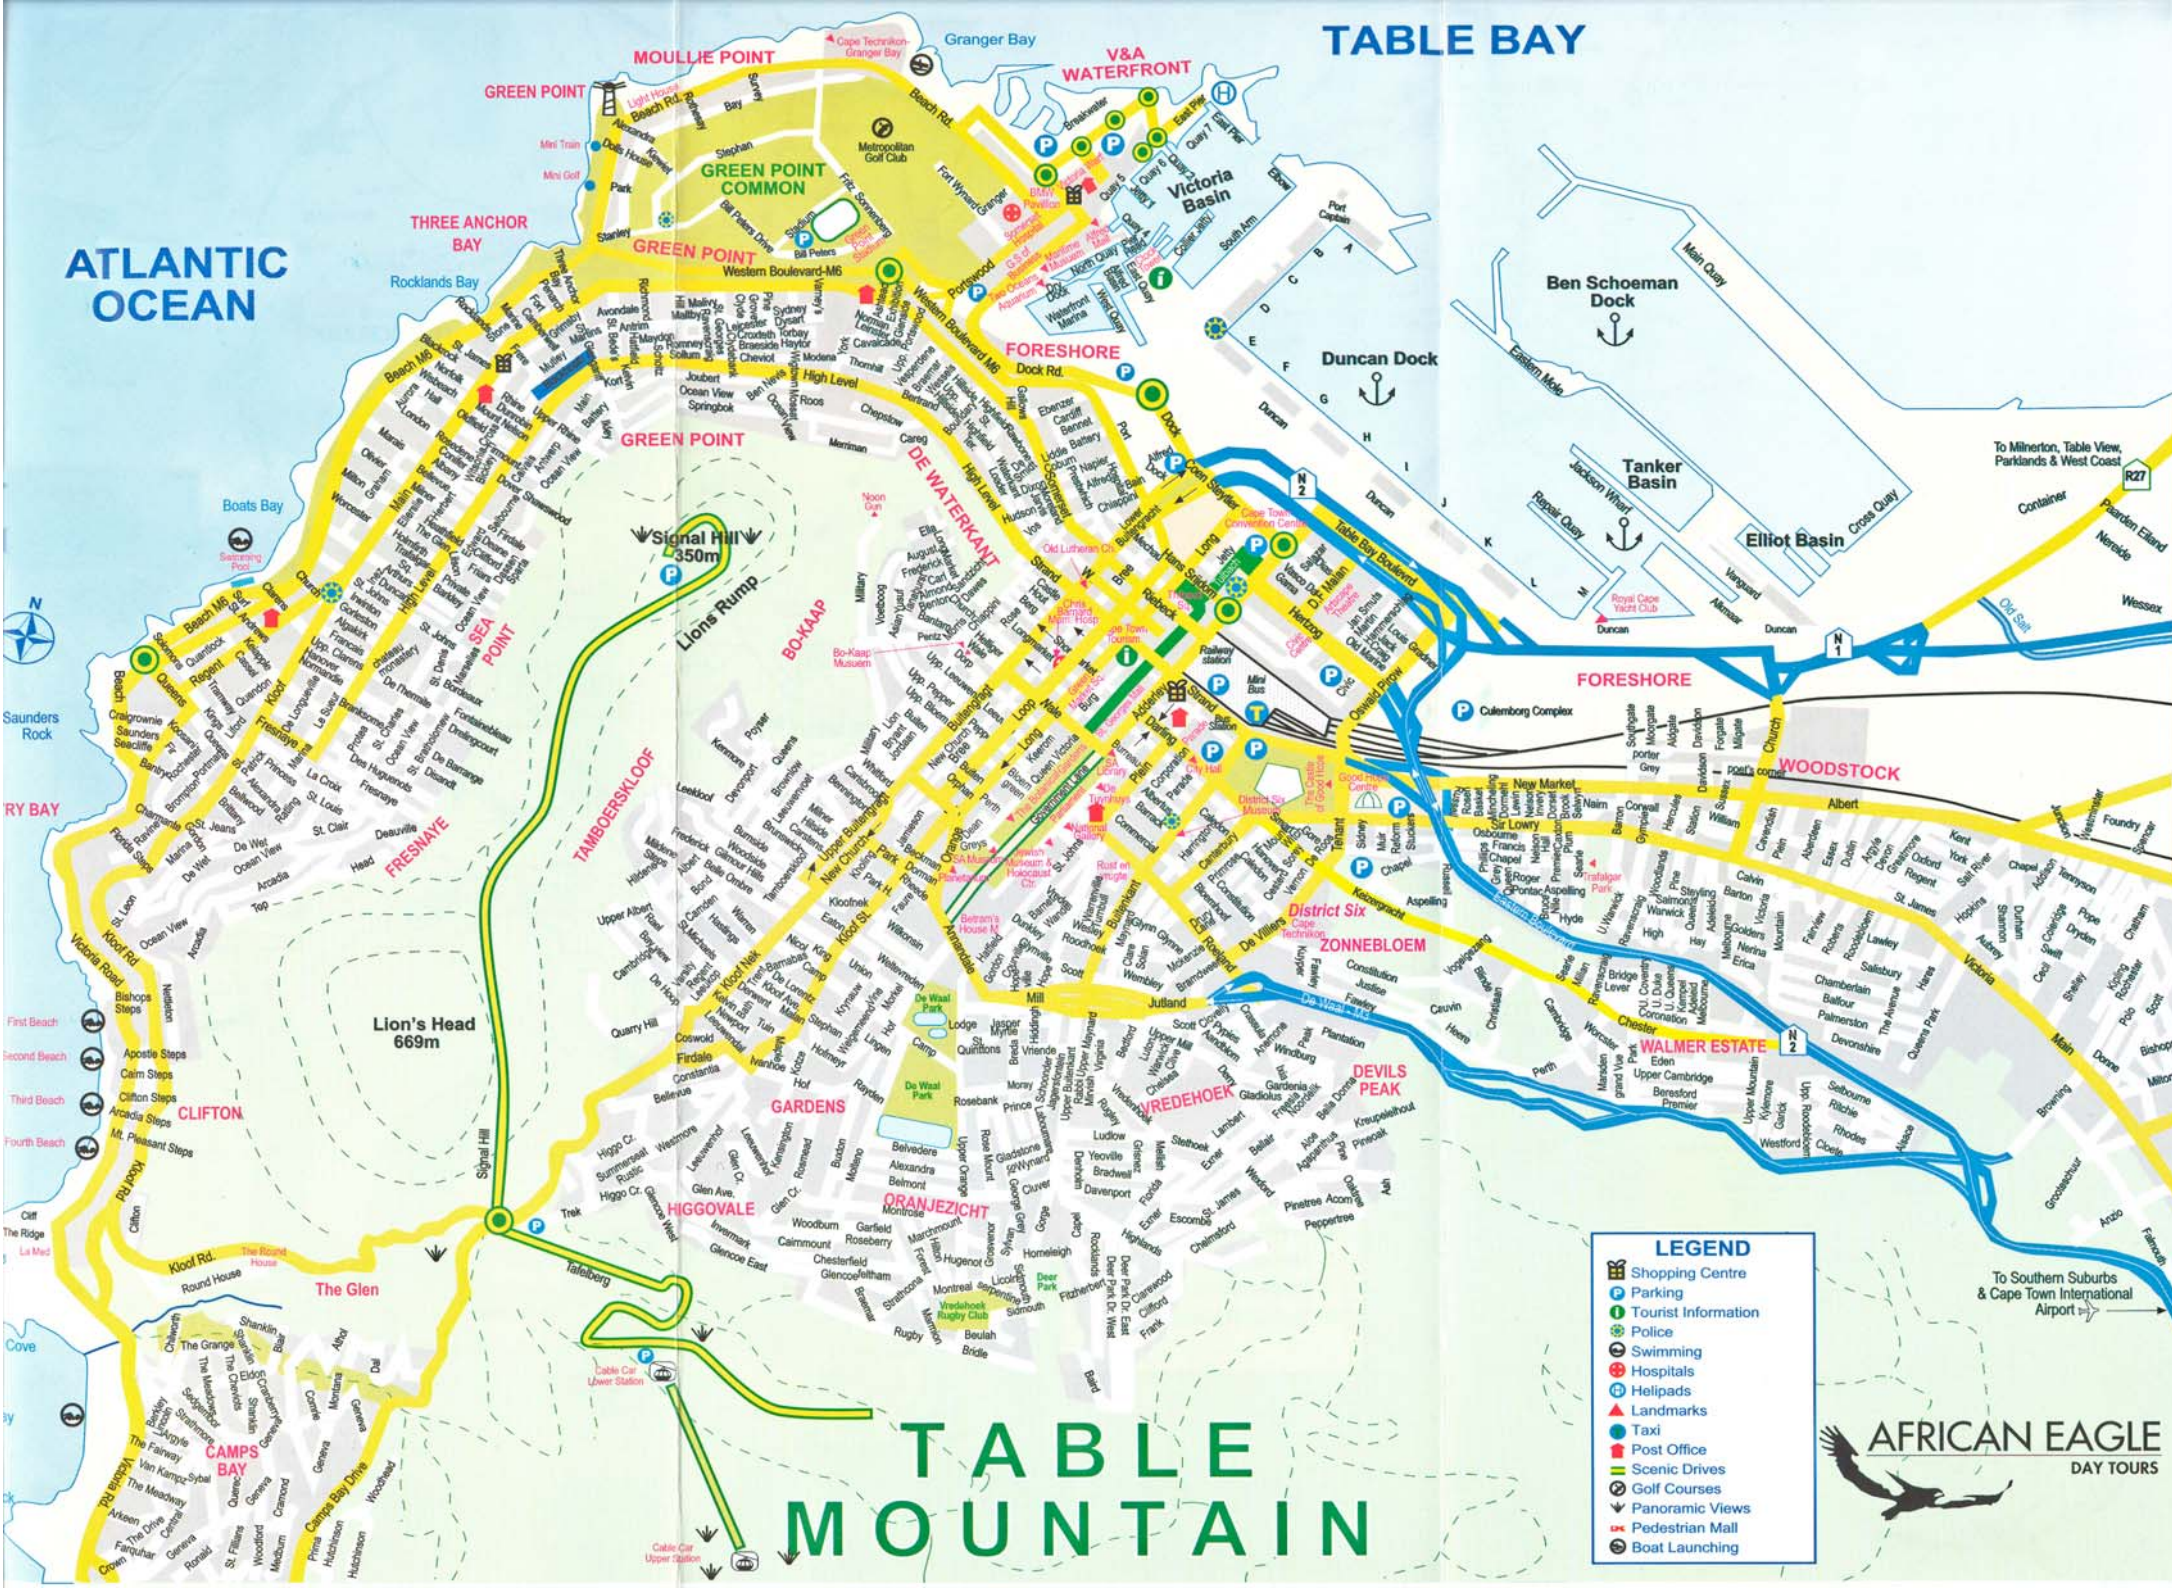

ATLANTIC OCEAN

TABLE BAY

TABLE MOUNTAIN

LEGEND

- Shopping Centre
- Parking
- Tourist Information
- Police
- Swimming
- Hospitals
- Helipads
- Landmarks
- Taxi
- Post Office
- Scenic Drives
- Golf Courses
- Panoramic Views
- Pedestrian Mall
- Boat Launching

AFRICAN EAGLE
DAY TOURS

To Southern Suburbs & Cape Town International Airport